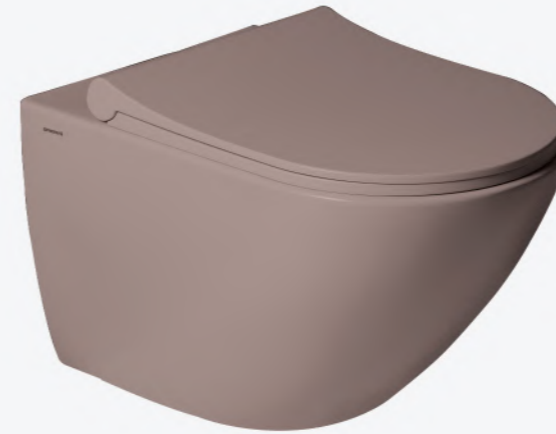

LV1070-319

NUNKI ARTIC BLUE MATT

LV1070-216

ORION URINAL
360 X 350 X 640 MM URINAL

ORION SAHARA MATT
PS4000-209

ORION ANTHRACITE MATT
PS4000-213

ORION MOCHA MATT
PS4000-205

**MAIA RIMLESS TOILET BOWL/
SOFT CLOSE SEAT**
540 X 360 X 330 MM