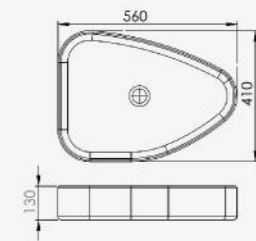

AQUARIUS IRR