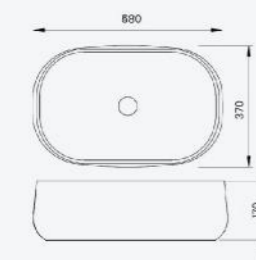

TECHNICAL DRAWINGS

NIV 58

NIV 42

NIV HM

NIV XH