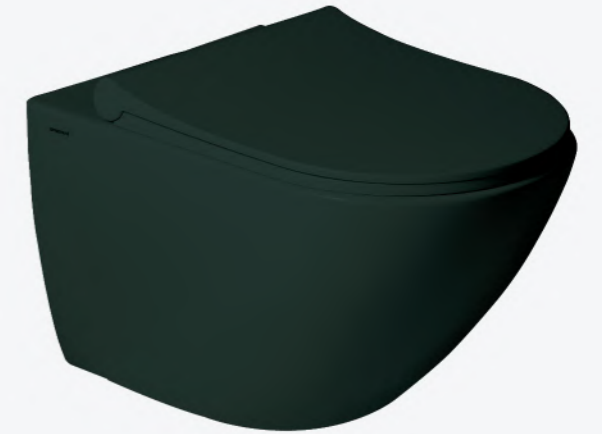

**MAIA RIMLESS TOILET BOWL/
SOFT CLOSE SEAT EMERALD MATT**
KL-2020-211 | KP3000-211