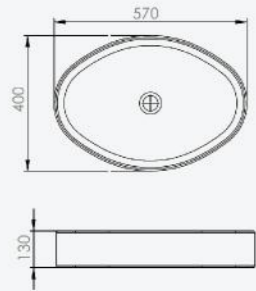

**MAIA RIMLESS TOILET BOWL/
SOFT CLOSE SEAT LATTE MATT**
KL-2020-214 | KP3000-214

**MAIA RIMLESS TOILET BOWL/
SOFT CLOSE SEAT EMERALD MATT**
KL-2020-211 | KP3000-211

TECHNICAL DRAWINGS

AQUARIUS OVL

AQUARIUS RECT