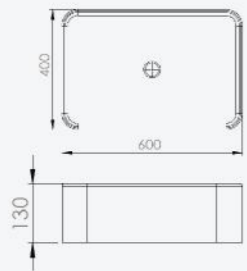

**MAIA RIMLESS TOILET BOWL/
SOFT CLOSE SEAT LATTE MATT**
KL-2020-214 | KP3000-214

**MAIA RIMLESS TOILET BOWL/
SOFT CLOSE SEAT EMERALD MATT**
KL-2020-211 | KP3000-211

TECHNICAL DRAWINGS

AQUARIUS OVL

AQUARIUS RECT