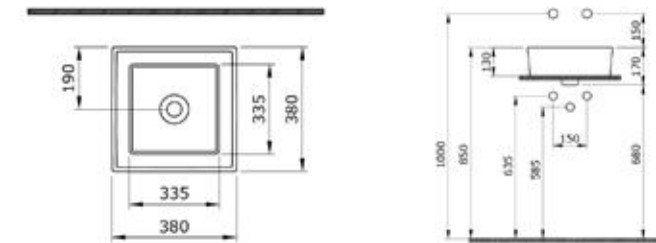

MILANO OVAL

MILANO 120

LUNA BOWL

VENEZIA

MODENA SQUARE

CORTINA BOWL WASHBASIN

STRATA COUNTERTOP

NEW AGE WASHBASIN