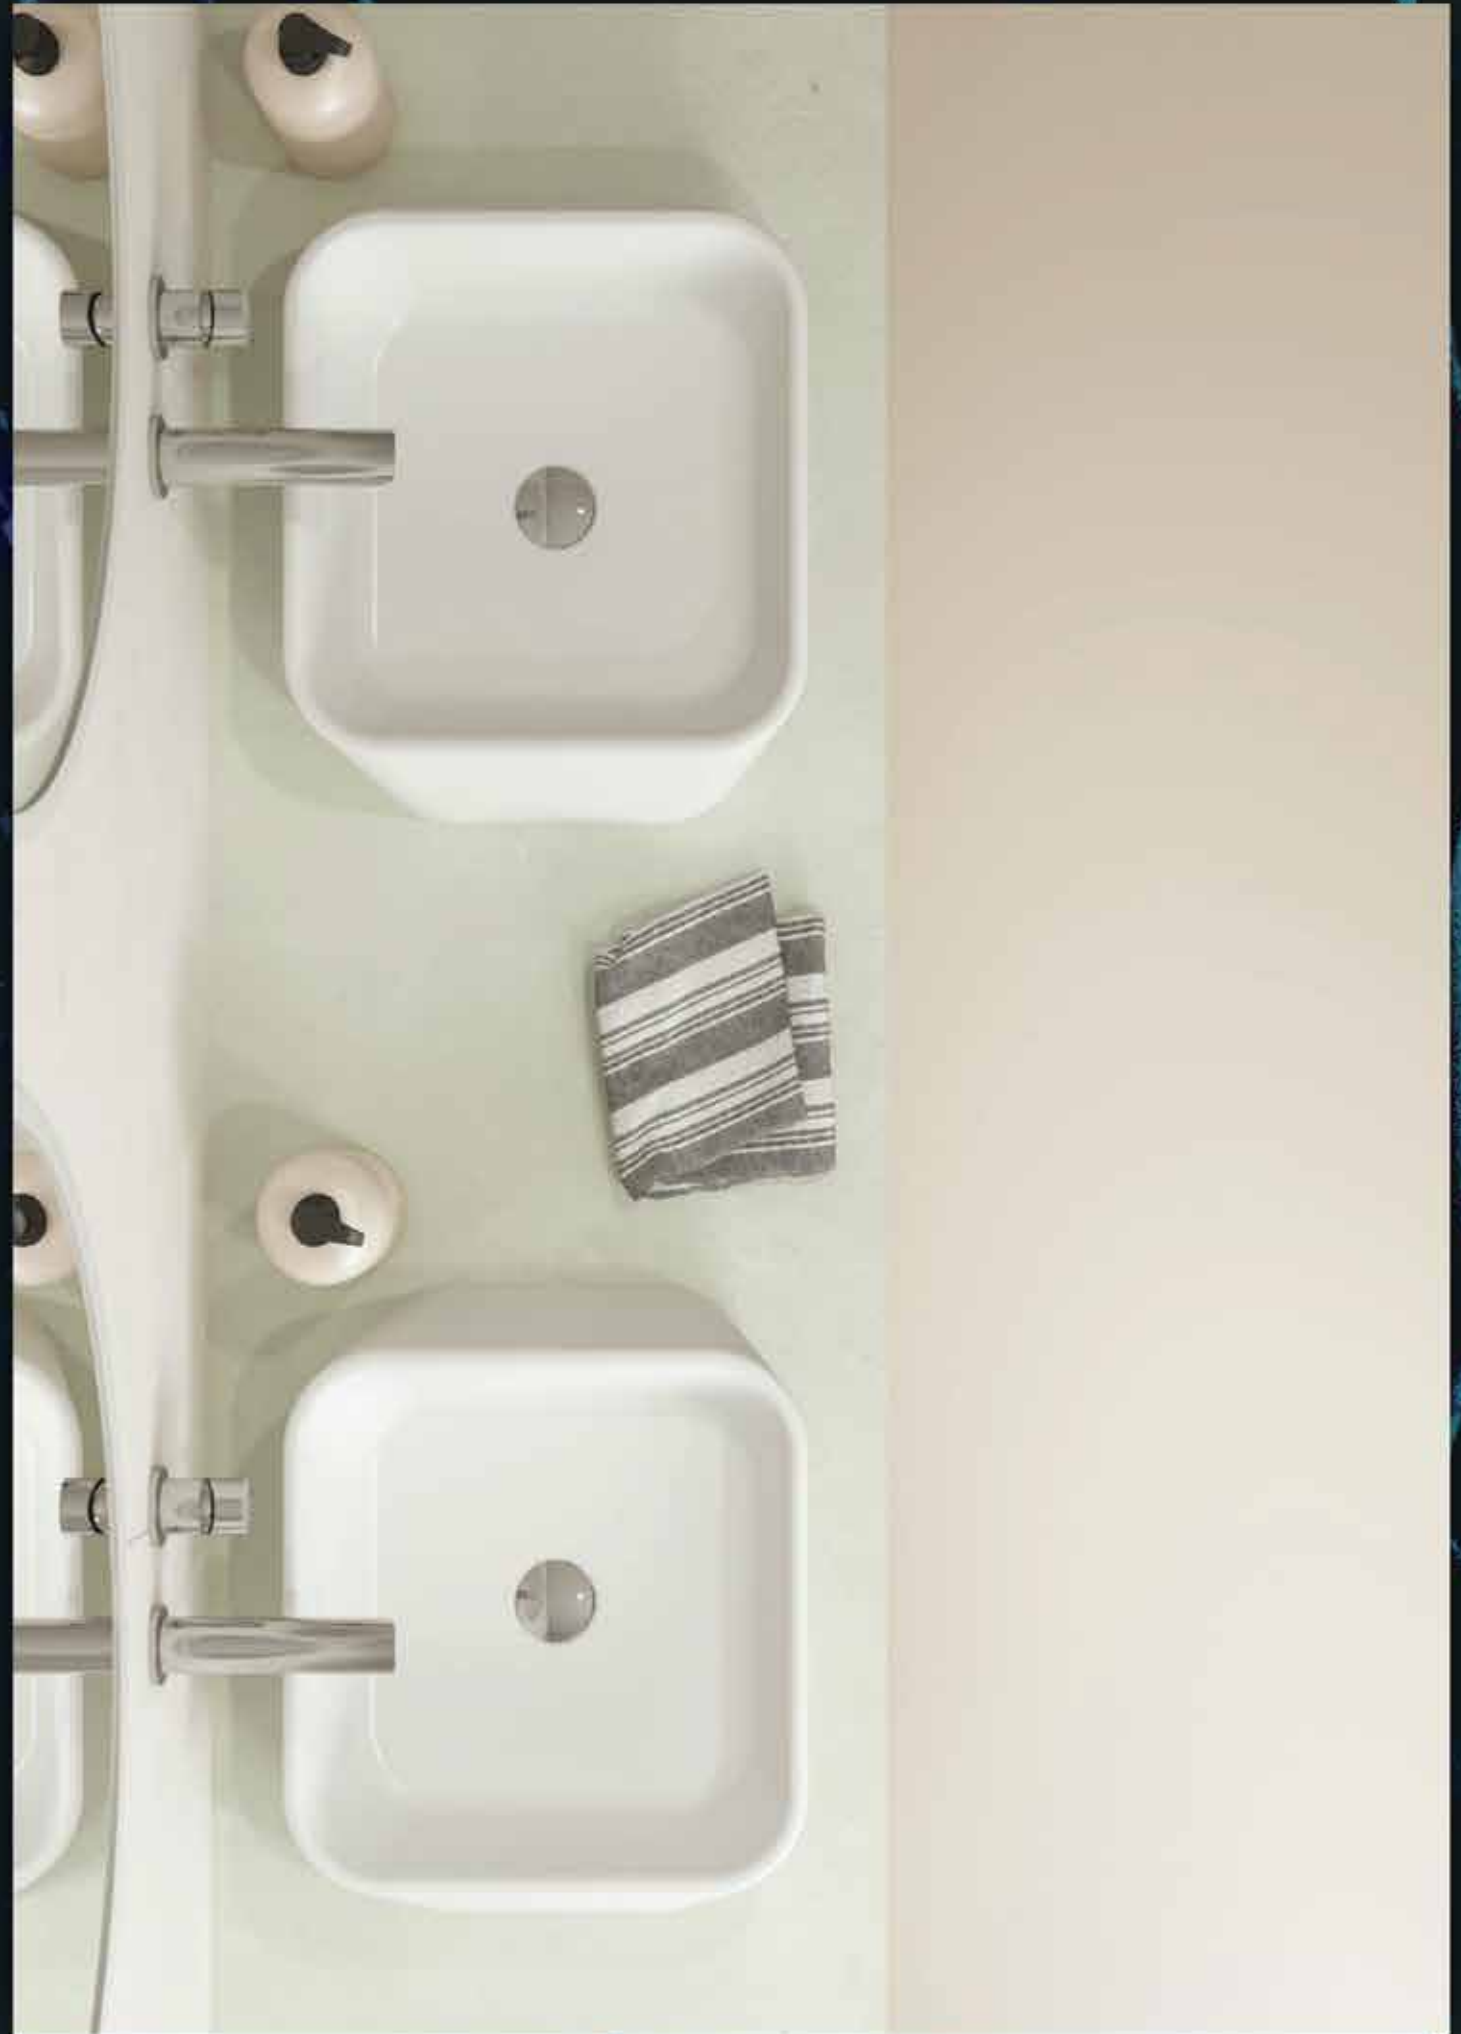

FIRENZE CT SQUARE