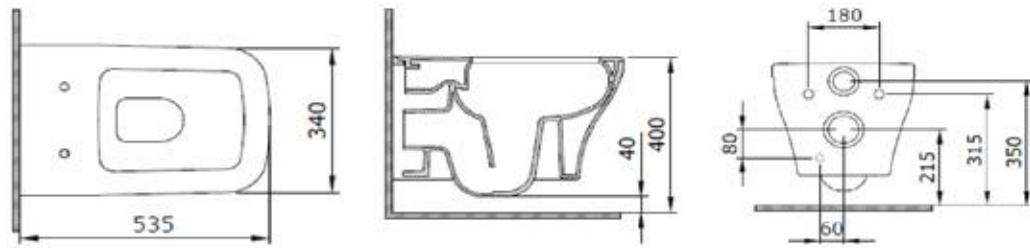

FIRENZE RIMLESS