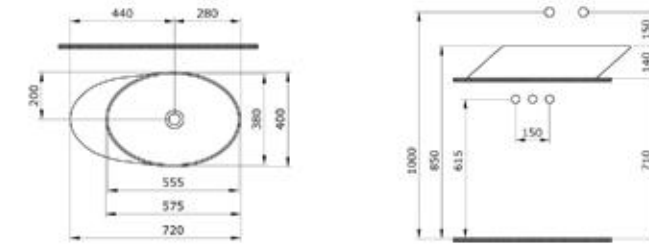

MILANO OVAL