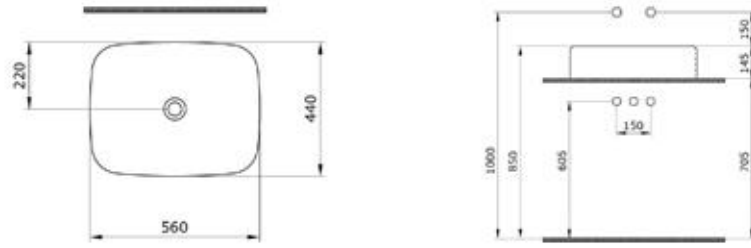

MILANO OVAL

MILANO 120

LUNA BOWL

VENEZIA

MODENA SQUARE

CORTINA BOWL WASHBASIN

STRATA COUNTERTOP

NEW AGE WASHBASIN