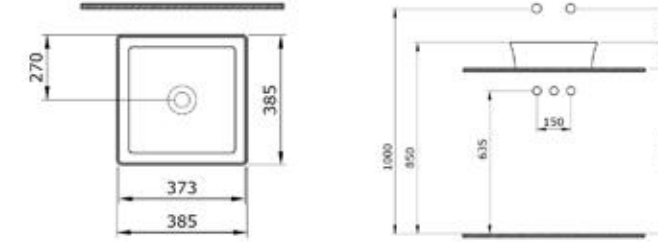

SOTTILE SQUARE