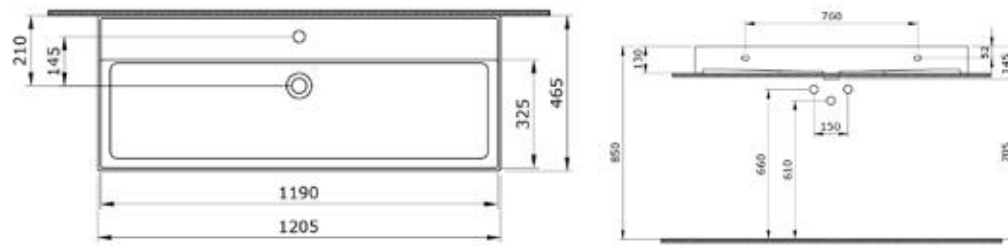

MILANO OVAL

MILANO 120

LUNA BOWL

VENEZIA

MODENA SQUARE

CORTINA BOWL WASHBASIN

STRATA COUNTERTOP

NEW AGE WASHBASIN