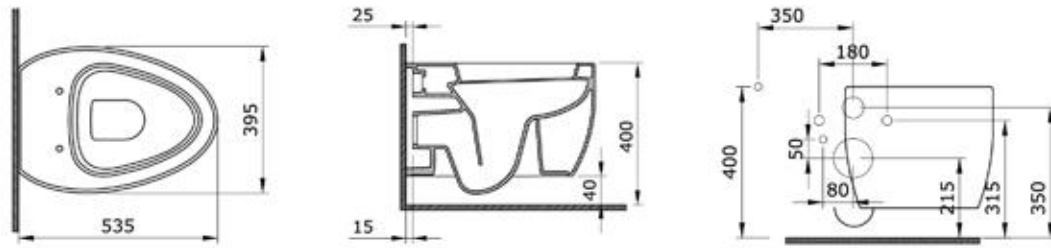

BOCCHI reserves the right to make changes in products and technical details without notice. All dimensions in the drawings are within standard tolerances. If there is a need for exact measurements in assembly applications, exact measurements taken from the product should be used.

ETNA WALL MOUNTED TOILET