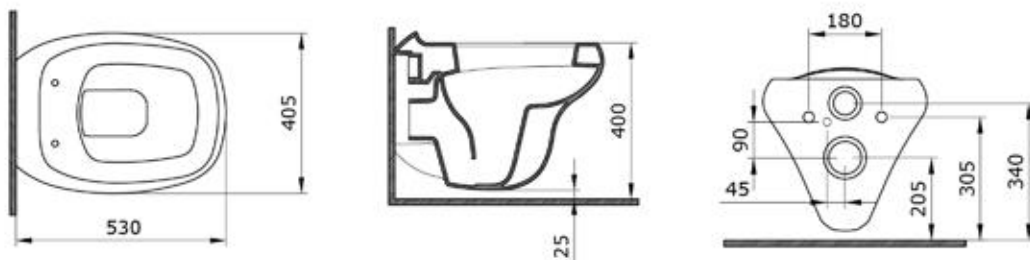

FENICE RIMLESS