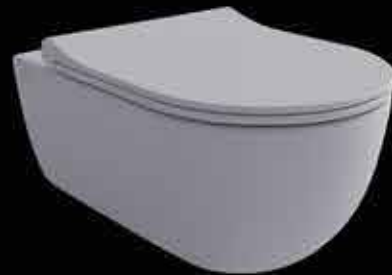

V-TONDO RIMLESS
Wall Mounted Toilet

Code : 1416-032-0129
Size : 545 x 360 x 330 mm
Colour : Matt Salmon
Seat Cover : A0336-032

V-TONDO RIMLESS
Wall Mounted Toilet

Code : 1416-006-0129
Size : 545 x 360 x 330 mm
Colour : Matt Grey
Seat Cover : A0333-006