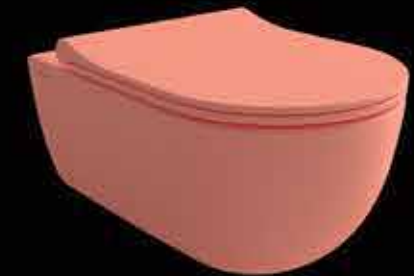

V-TONDO RIMLESS
Wall Mounted Toilet

Code : 1416-032-0129
Size : 545 x 360 x 330 mm
Colour : Matt Salmon
Seat Cover : A0336-032

V-TONDO RIMLESS
Wall Mounted Toilet

Code : 1416-006-0129
Size : 545 x 360 x 330 mm
Colour : Matt Grey
Seat Cover : A0333-006