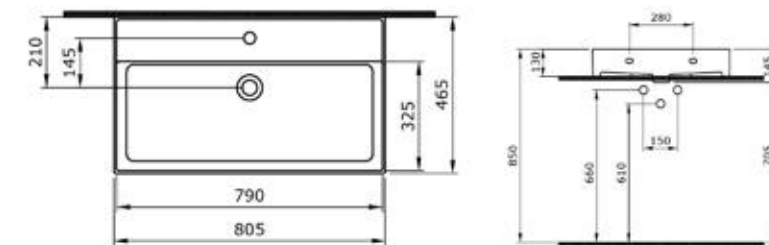

ETNA BOWL WASHBASIN

FIRENZE BOWL WASHBASIN

ETNA SEMI RECESSED

FIRENZE MONOBLOCK

ETNA HALF MONO

MILANO 60

ETNA PEDESTAL

MILANO 80