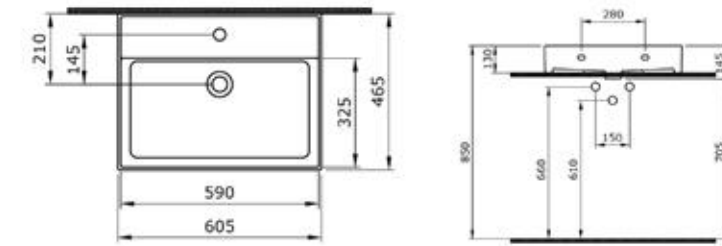

ETNA BOWL WASHBASIN

FIRENZE BOWL WASHBASIN

ETNA SEMI RECESSED

FIRENZE MONOBLOCK

ETNA HALF MONO

MILANO 60

ETNA PEDESTAL

MILANO 80