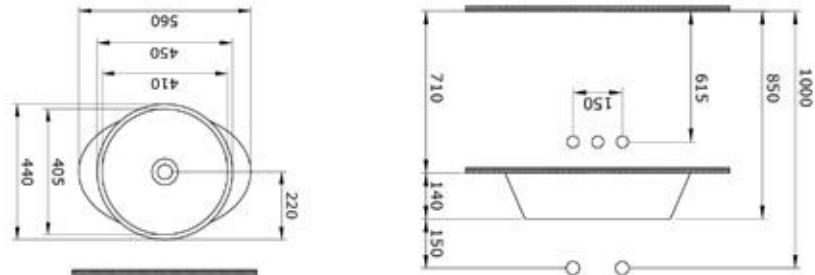

MILANO OVAL

MILANO 120

LUNA BOWL

VENEZIA

MODENA SQUARE

CORTINA BOWL WASHBASIN

STRATA COUNTERTOP

NEW AGE WASHBASIN