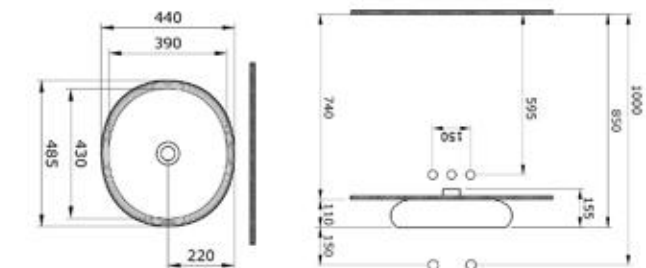

MILANO OVAL

MILANO 120

LUNA BOWL

VENEZIA

MODENA SQUARE

CORTINA BOWL WASHBASIN

STRATA COUNTERTOP

NEW AGE WASHBASIN