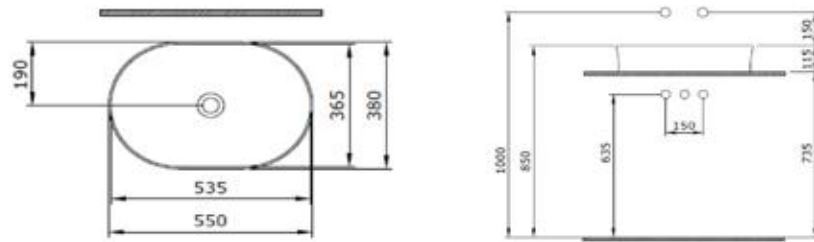

SOTTILE OVAL