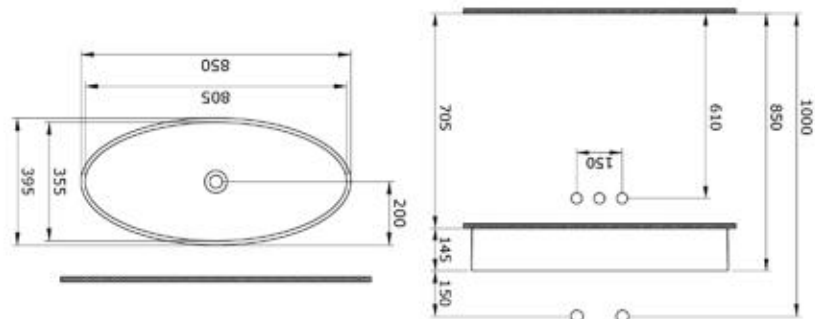

MILANO OVAL

MILANO 120

LUNA BOWL

VENEZIA

MODENA SQUARE

CORTINA BOWL WASHBASIN

STRATA COUNTERTOP

NEW AGE WASHBASIN